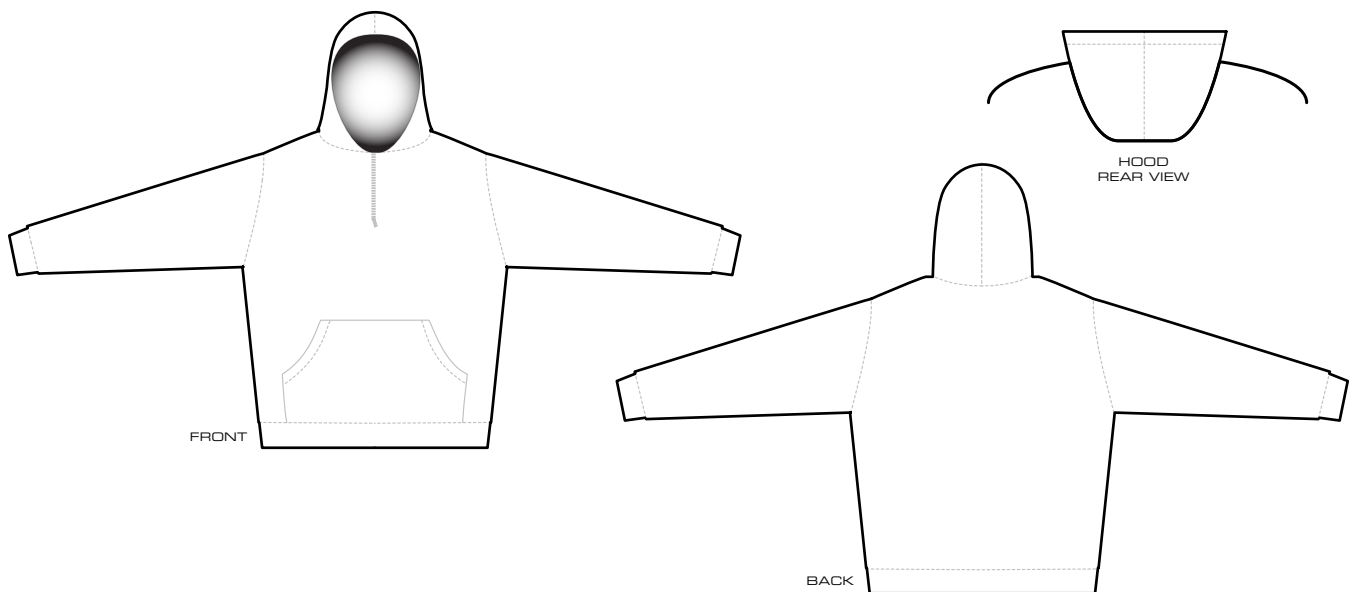

2983

Long Body 1/4 zip Hoodie

Body Style Information Sheet

**VALLEYFASHIONS**  
O U T D O O R S  
VFOOTDOORS.COM

Body	Style #
Description	2983 – Long Body , 1/4 zip Hoodie Pull Over
Gender	Womens
Sizes Offered	XS - 6XL
Additional Notes	performance fleece

SIZE	CHEST	BACK	SLEEVE LENGTH
XXS	--	--	--
XS	19"	25"	32"
S	20"	26 "	33"
M	21"	27"	34"
L	22"	27"	34 ½"
XL	23"	28"	35"
2XL	24 1/2"	29"	35 ½"
3XL	25"	30"	36"
4XL	26"	31 "	36 ½"
5XL	27"	32"	37"
6XL	28"-	33"	37.5"

# 2983 WOMENS LONG BODY ZIP PULLOVER HOODIE

(204) 661-8548

May 2019