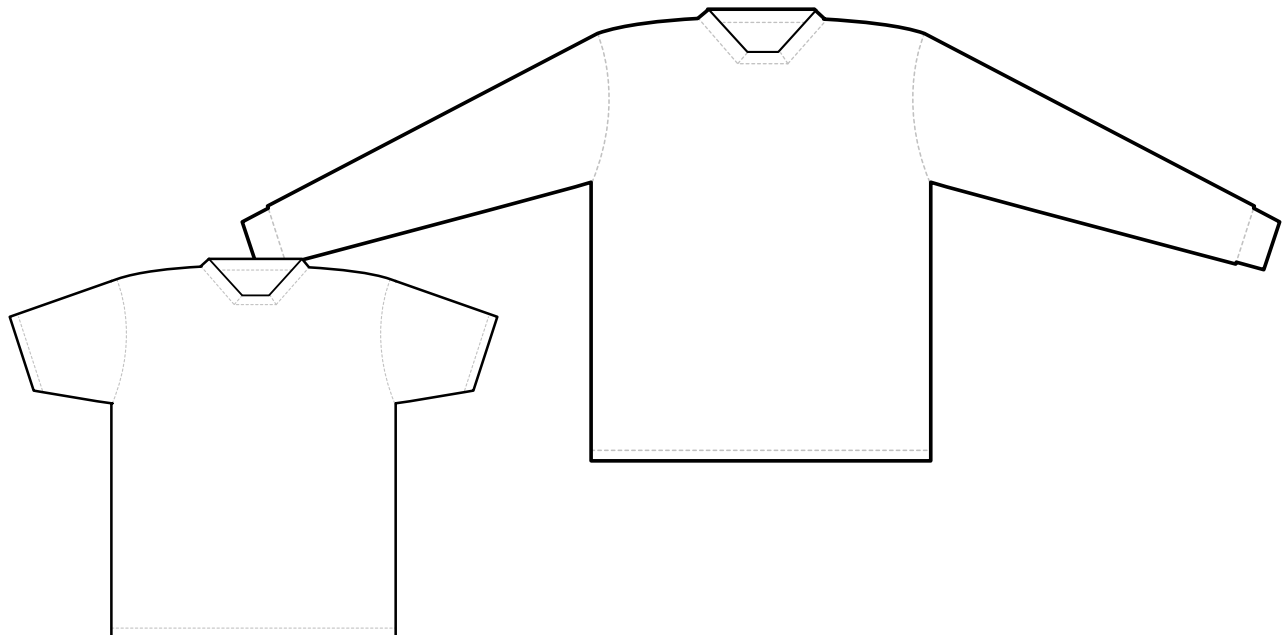

2954

Square Neck Jersey

Body Style Information Sheet

Slim shoulder, slim arm

VALLEYFASHIONS
O U T D O O R S
VFOUTDOORS.COM

Body	Style #
Description	2954 – Square Neck Jersey
Gender	Men
Sizes Offered	XS – 4XL
Sleeve Option	Short/Long
Additional Notes	

SIZE	CHEST	BACK	SLEEVE LENGTH SHORT	SLEEVE LENGTH LONG
XXS	--	--	--	--
XS	21"	28"	18"	30.5"
S	22"	29"	19"	31.5"
M	23"	30"	20"	32.5"
L	24"	31"	21"	33.5"
XL	25"	32"	22"	34.5"
2XL	26"	32"	22"	35.5"
3XL	27"	33"	23"	36.5"
4XL	29"	33"	23"	36.5"
5XL	31"	33"	23.5"	37"
6XL	32"	34"	23.5"	37"