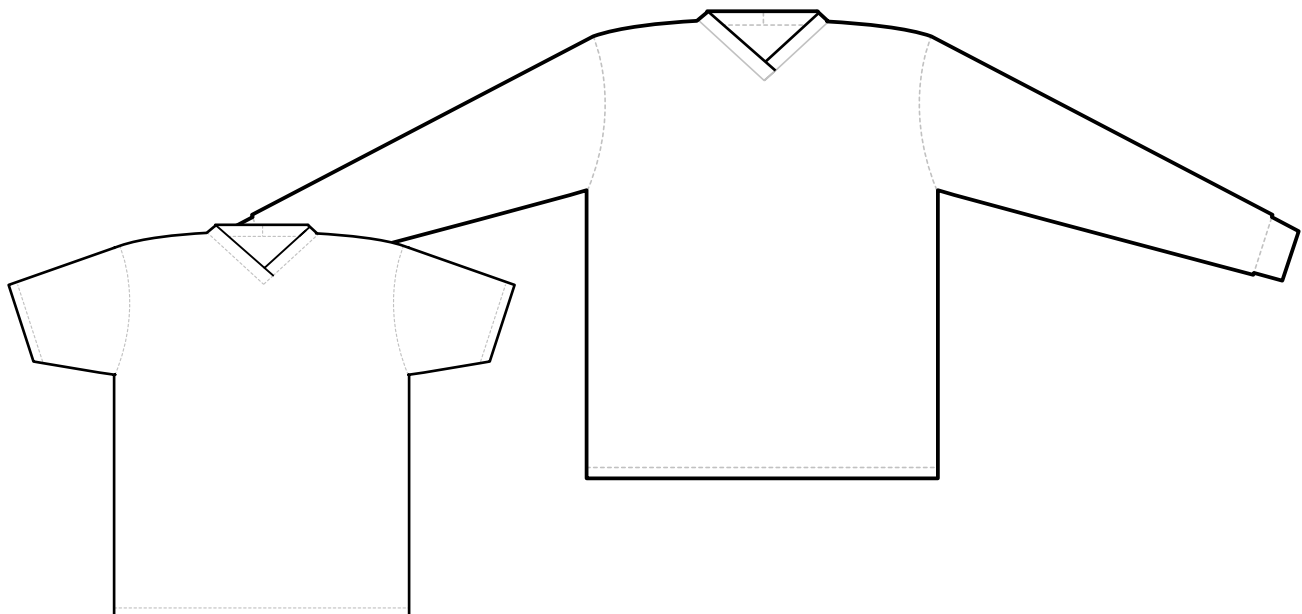

2953

Men's V-Neck Jersey

Body Style Information Sheet

Slim shoulder, slim arm

VALLEYFASHIONS
O U T D O O R S
VFOUTDOORS.COM

Body	Style #
Description	2953 – Men's V-Neck Jersey
Gender	Men
Sizes Offered	XS – 4XL
Sleeve Option	Short/Long
Additional Notes	

SIZE	CHEST	BACK	SLEEVE LENGTH SHORT	SLEEVE LENGTH LONG
XXS	--	--	--	--
XS	21"	28"	18"	30.5"
S	22"	29"	19"	31.5"
M	23"	30"	20"	32.5"
L	24"	31"	21"	33.5"
XL	25"	32"	22"	34.5"
2XL	26"	32"	22"	35.5"
3XL	27"	33"	23"	36.5"
4XL	29"	33"	23"	36.5"
5XL	31"	33"	23.5"	37"
6XL	32"	34"	23.5"	37"