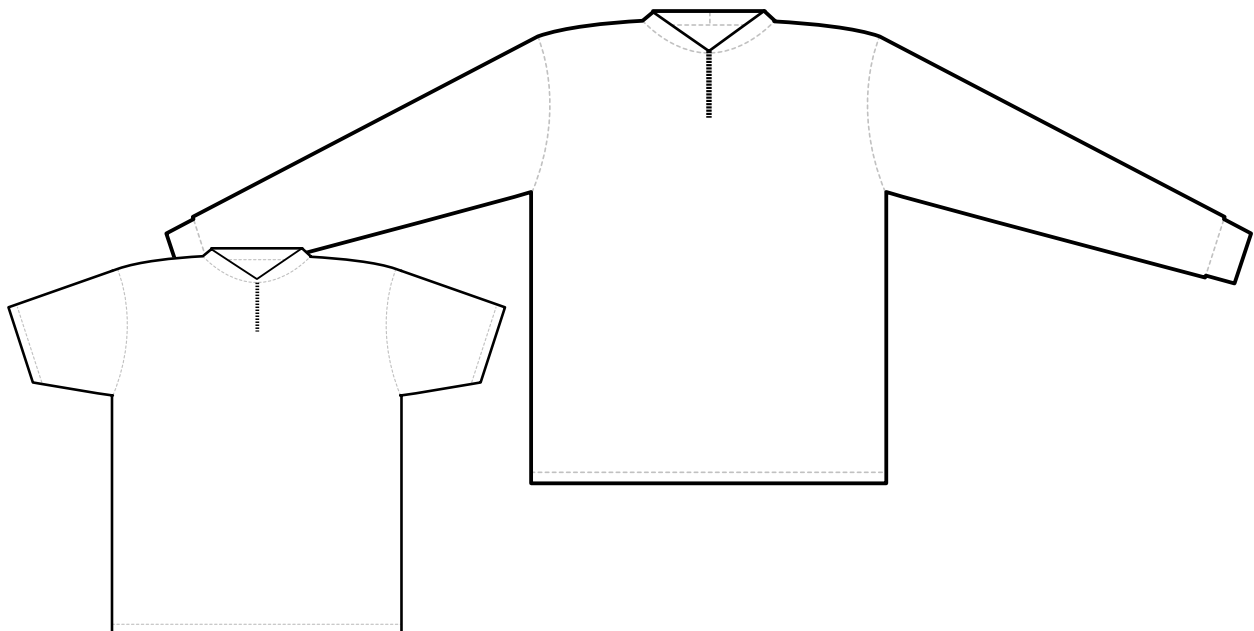

2951

Zip to Flat Collar Jersey

Body Style Information Sheet

Slim shoulder, slim arm

VALLEYFASHIONS
O U T D O O R S
VFOUTDOORS.COM

Body	Style #
Description	2951 – Zip to Flat Collar Jersey
Gender	Men
Sizes Offered	XS – 6XL
Sleeve Option	Short/Long
Additional Notes	

SIZE	CHEST	BACK	SLEEVE LENGTH SHORT	SLEEVE LENGTH LONG
XXS	--	--	--	--
XS	21"	28"	18"	30.5"
S	22"	29"	19"	31.5"
M	23"	30"	20"	32.5"
L	24"	31"	21"	33.5"
XL	25"	32"	22"	34.5"
2XL	26"	32"	22"	35.5"
3XL	27"	33"	23"	36.5"
4XL	29"	33"	23"	36.5"
5XL	31"	33"	23.5"	37"
6XL	32"	34"	23.5"	37"